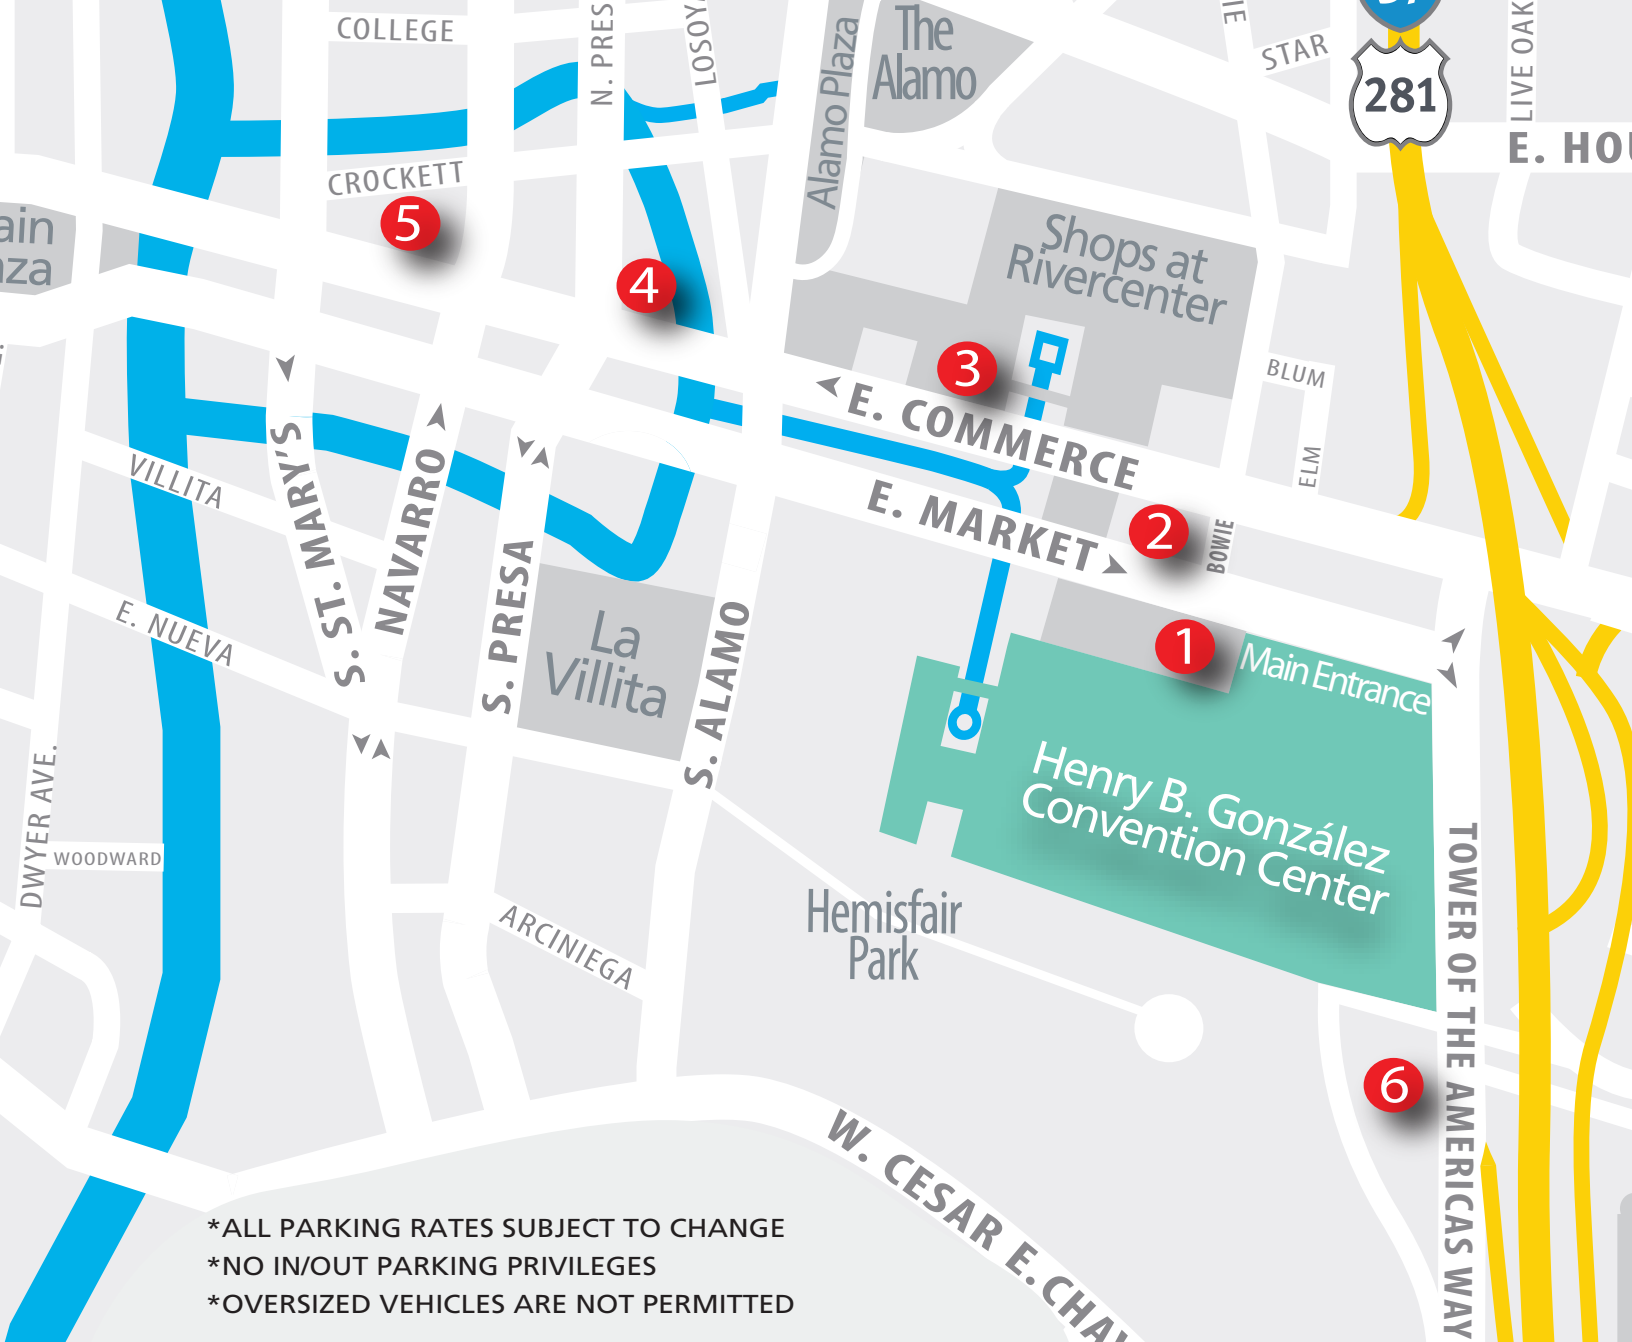

Public Parking Near Convention Center

Parking Garage	Address	Max Daily Rate	Capacity	ADA
1. Grand Hyatt San Antonio Hotel	600 E Market St.	\$40	682	15
2. Convention Center Garage	41 Bowie St.	\$10	364	16
3. Shops at Rivercenter Garage	849 E. Commerce St.	\$30	730	20
4. Riverbend Garage	400 E. Commerce St.	\$25	500	8
5. Market Street Garage	421 W. Market St.	\$25	597	5
6. Conv. Sports Fac. Lot 1 & 2 (No Overnight Parking)	637 S. Tower of the Americas Way	\$30	128	11